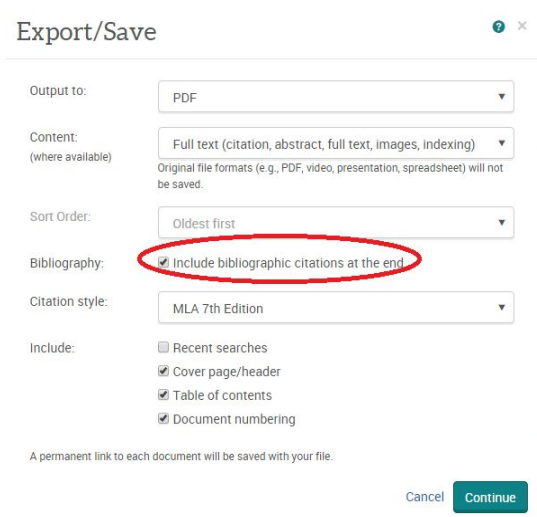

How to create a research file from full text article accessed on Proquest

1. click "more"

2. click "pdf"

3. click "citation"

4. change citation style

5. click continue

6. open download

Since giraffes give birth standing up, Rusty was we floor of the giraffe indoor area.