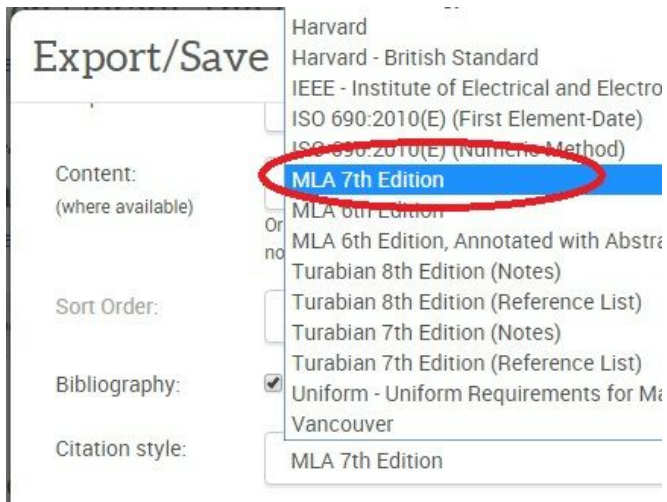

How to create a research file from full text article accessed on Proquest

1. click "more"

2. click "pdf"

3. click "citation"

4. change citation style

5. click continue

6. open download

Since giraffes give birth standing up, Rusty was we floor of the giraffe indoor area.